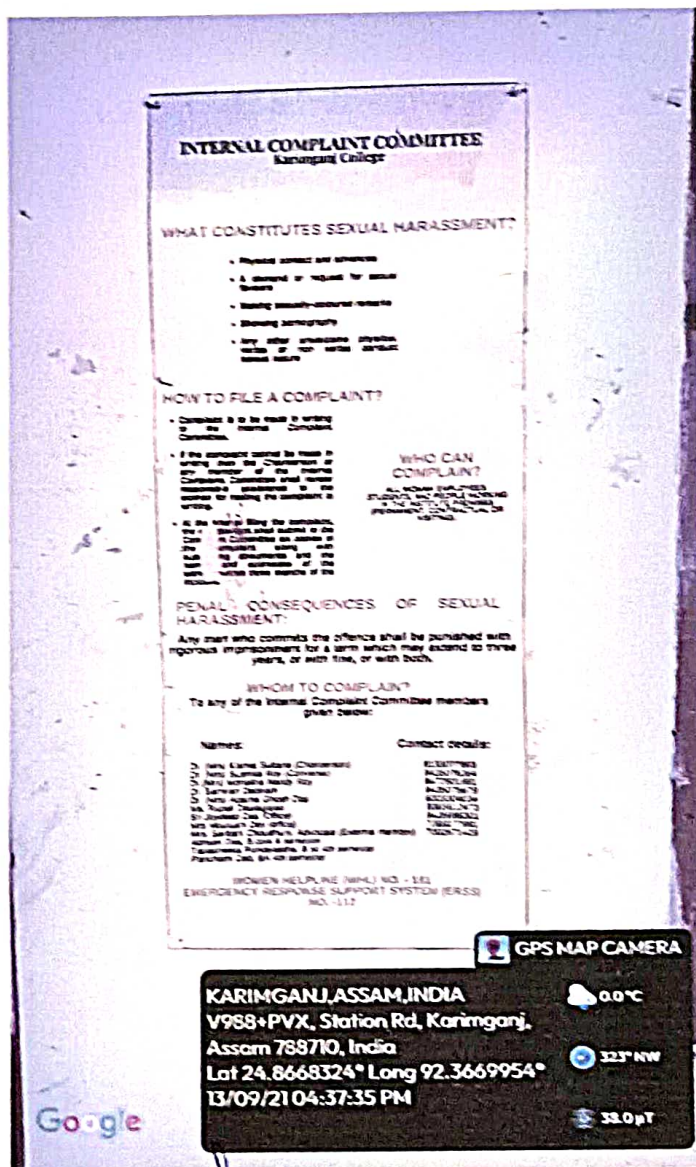

Women's Cell & Internal Complain Committee (ICC) is committed to the protection of women of the college against harassment. Both teachers and students of the college can approach the cell for redressed of their grievances.